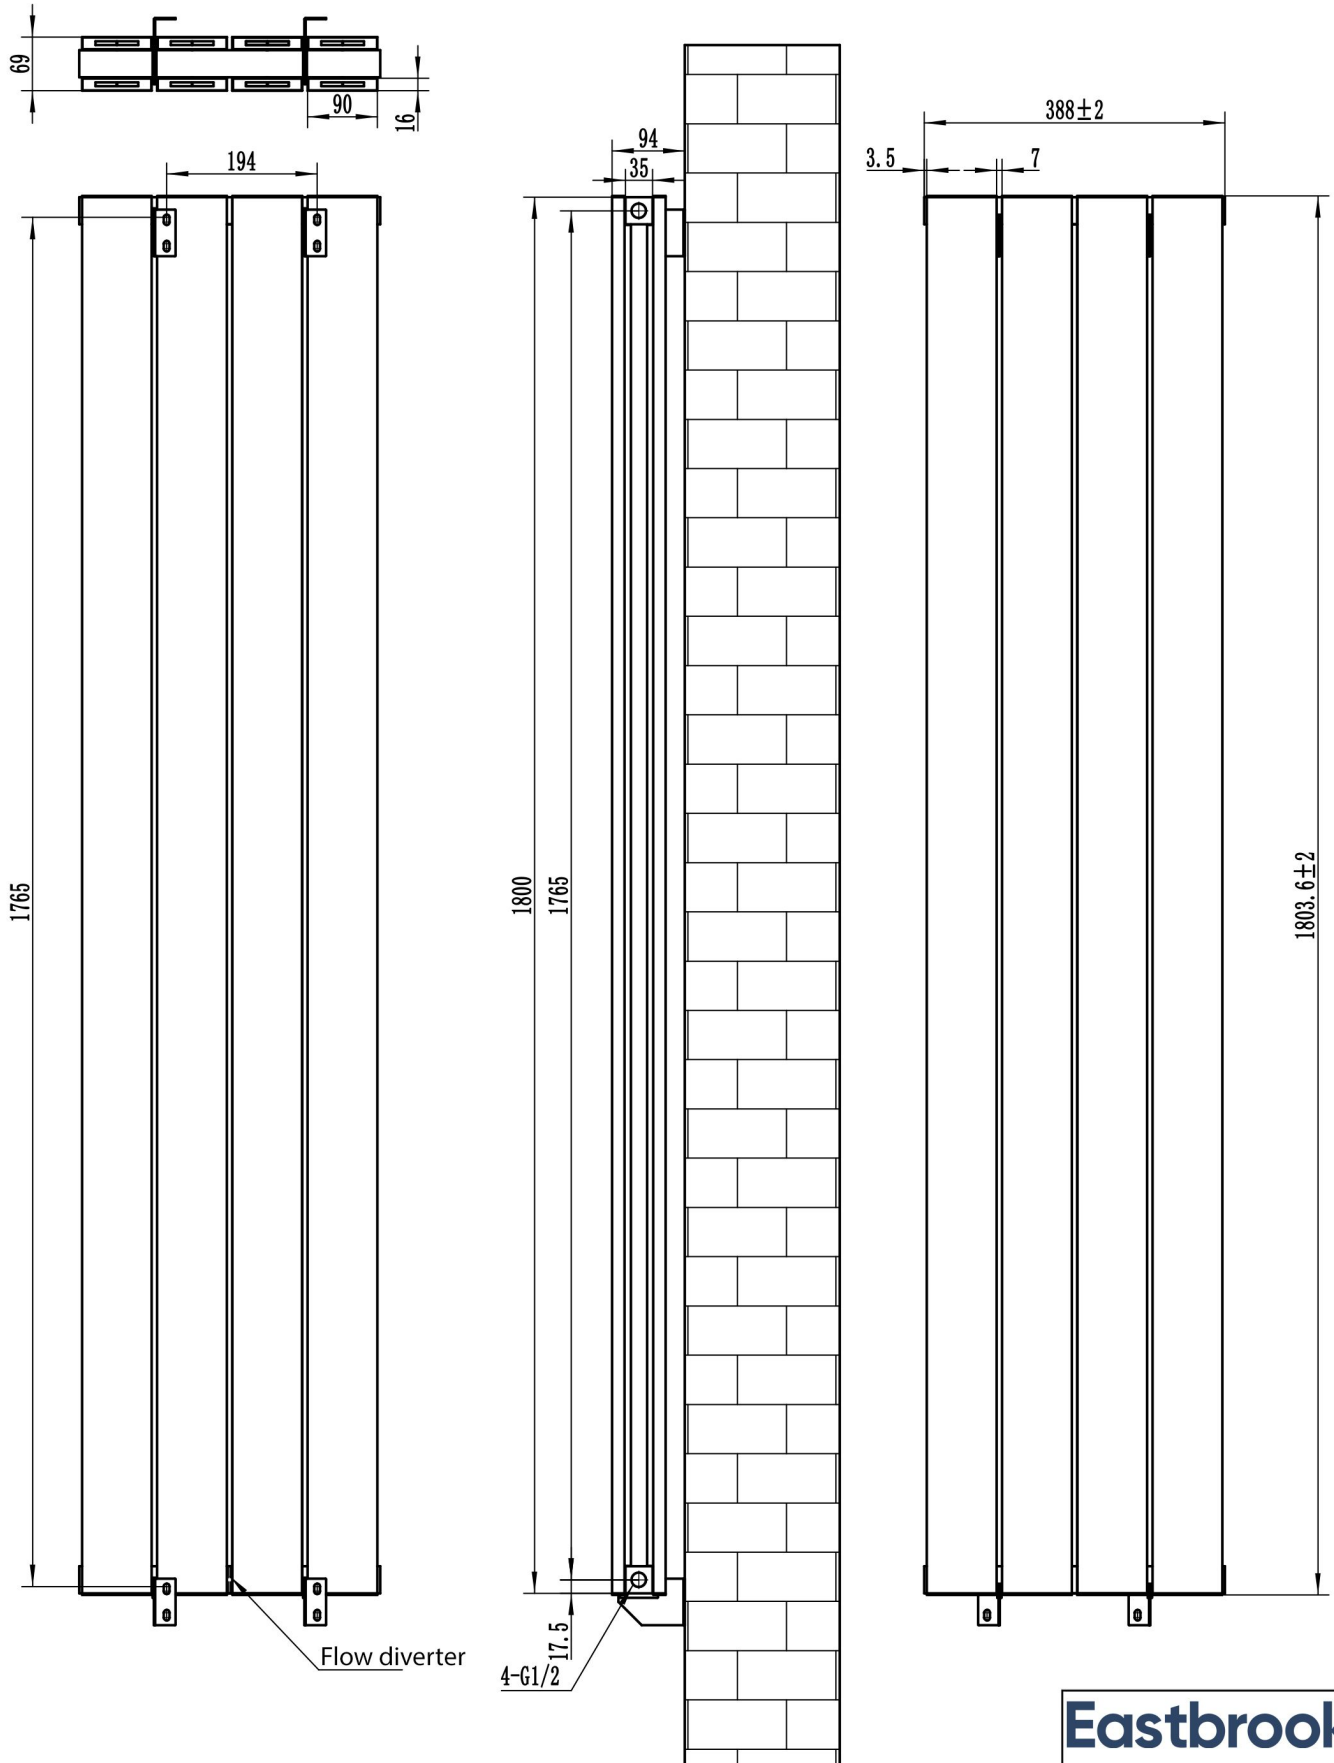

Queenswood Aluminium Radiator 1800 x 388mm. Technical Drawing

- * Projection from wall : 94mm.
- * Tappings from wall : 58mm.
- * Flow diverter is fixed, cannot be removed.